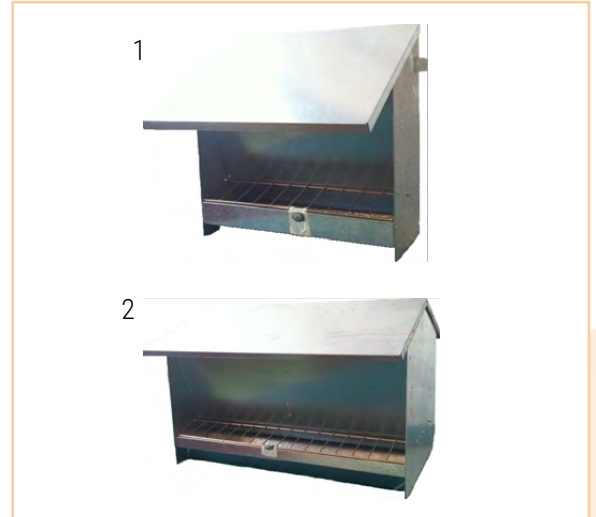

OUTDOOR HOPPER

Product	Reference
1. Outdoor hopper 1 side 20 kg	0400-0529
2. Outdoor hopper 2 sides 40 kg	0400-0540

FAKE EGGS

Product	Reference
Chicken fake eggs white	0300-0025
Chicken fake eggs light brown	0300-00251
Chicken fake eggs dark brown	0300-00252
Pheasant fake eggs white	0300-0026
Pheasant fake eggs dark brown	0300-0061
Partridge fake eggs white	0300-0027
Partridge fake eggs dark brown	0300-00271

INFARED LAMPS

Product	Reference
1. Infared lamp Caldo-Cip 100W	1000-0005
2. Infared lamp 150W	1100-0132
3. Infared lamp 250W	1100-10131

CIP HEATER

- First age heater, for 30 hens approx. Or proportional capacities in other species.
- Operates with incandescence lamp max 100w (not included).
- Adjustable temperature varying heater height.
- Made in top quality plastic.

Product	Reference
Cip heater	1000-0072

ALADINO 250 W HEATER

- Heater for birds and suckling pigs approx. 100/200 hens
- Operates with infrared incandescence lamp 250W. (not included)
- Adjustable temperature varying heater height.
- Made in top quality plastic.
- Connection cable 2,5 or 5 mts.

Product	Reference
Aladino 250 W heater cable 2,5 metros	1000-0073
Aladino 250 W heater cable 5 metros	1000-0074

UNIVERSAL STAND ALO

- Universal stand to heat smalls animals (not only poultry).
- Ideally suited for combined use with CIP heater (art.:1000-0072) and ALADINO 250 W heater (art.: 1000-0073)
- Made in reinforced plastic and height adjustment.
- Available in 6/u boxes.
- Weight and measures per box: 50x21x61cm