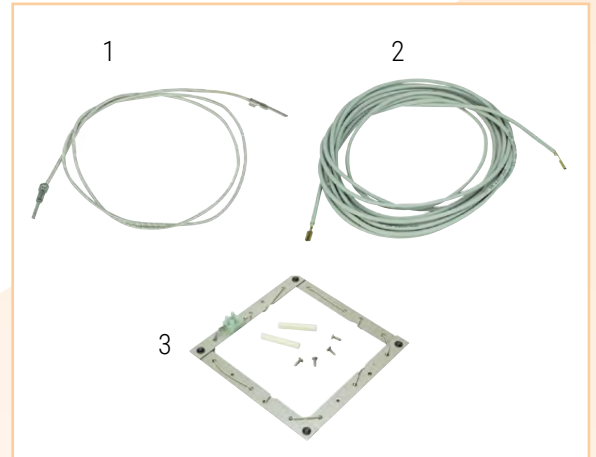

NOVITAL RESISTORS

Product	Reference
1. Resistencia recambio Covatutto mod. 20/40/120	1100-0330
2. Resistencia recambio Covatutto mod. 24/54/108/162	1100-0332
3. Chasis soporte y resistencia Covatutto 20	1100-0326