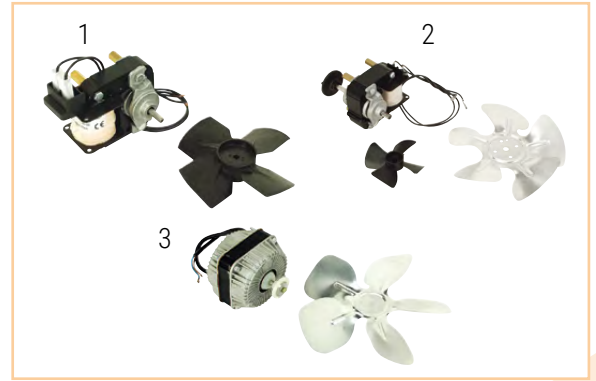

NOVITAL VENTILATORS

Product	Reference
1. Ventilator Covatutto mod. 20	1100-0310
2. Ventilator Covatutto mod. 24/54	1100-0311
3. Ventilator Covatutto mod. 120/108/162	1100-0300