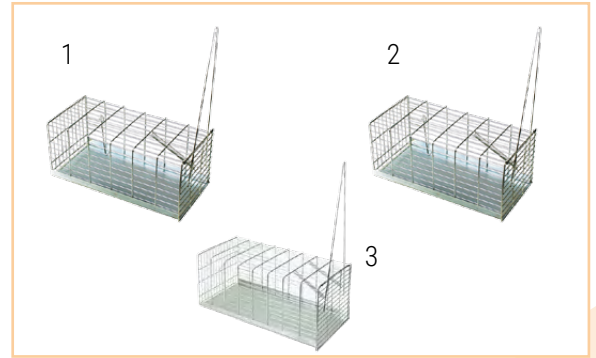

MOUSETRAP

Product	Reference
41 cm for rats	0191-9440
31 cm for rats	0191-9450
21 cm for mouse	0191-9460

PLUCKING MACHINE

· Electric plucker equipped with one drum rubber fingers, ideal for plucking chickens or similar species (art. 0800-0010) and quails (art. 0800-0015) to get the maximum efficiency recommended dipped in hot water (50/60°C)

PLUCKING DISCS GP-Z

· Its compact design makes the NEW J suitable for use on various supports besides its own 4 legs. Primarily for the plucking of birds, it can pluck the smallest to the largest sized chickens, pheasants, mallards, and ducks. SENESI plucking machines pluck all birds without the use of water. .

- 7 food-safe stainless steel discs
- Galvanised steel frame
- 0.75 HP/0.55 kW motor
- Voltage: 230-240 Volts
- Hot painted cast aluminium
- Model size: 65 x 33 x 107 cm (41 cm high without legs)
- Machine weight: 33 kg (25.5 kg without legs)